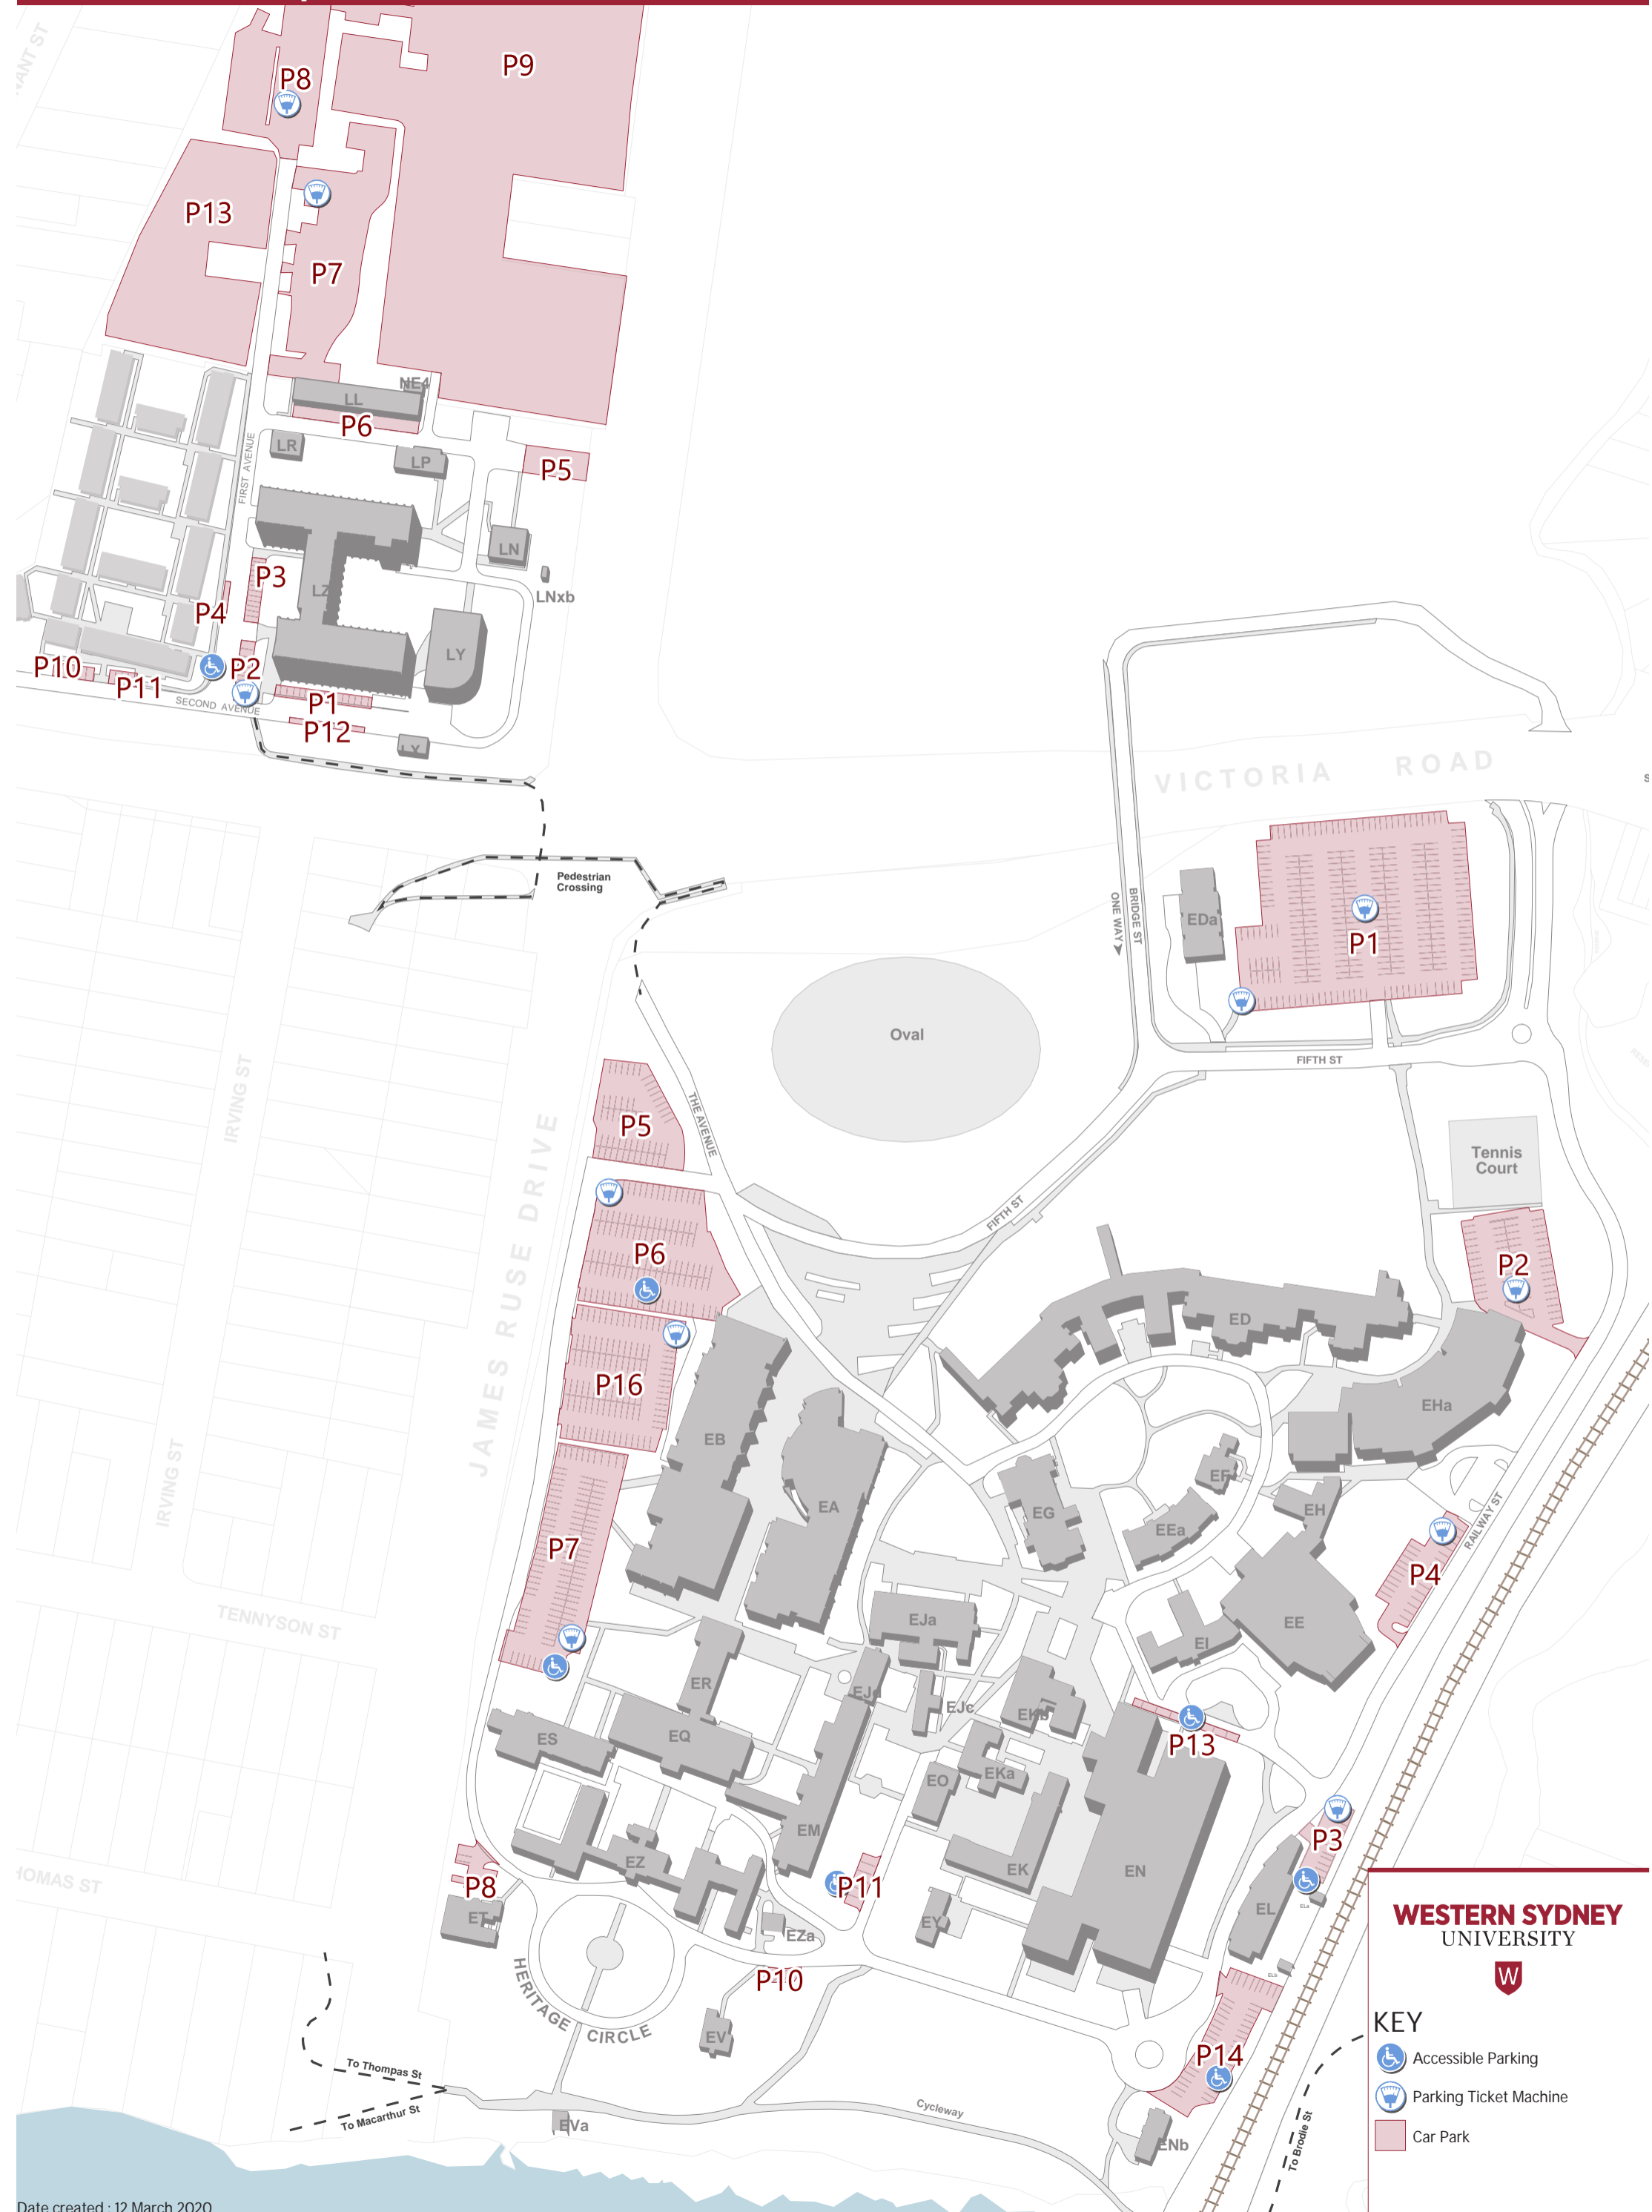

Parramatta campus

WESTERN SYDNEY UNIVERSITY

KEY

- Accessible Parking
- Parking Ticket Machine
- Car Park

Date created : 12 March 2020

Security Assistance - 4736 2431 Internal Ext - 2431
 Emergency Only - 1300 737 003 Internal Ext - 2300

For operational times and current locations of Shuttle Buses please go to westernsydney.edu.au/shuttlebus

For more information on this campus go to maps.westernsydney.edu.au